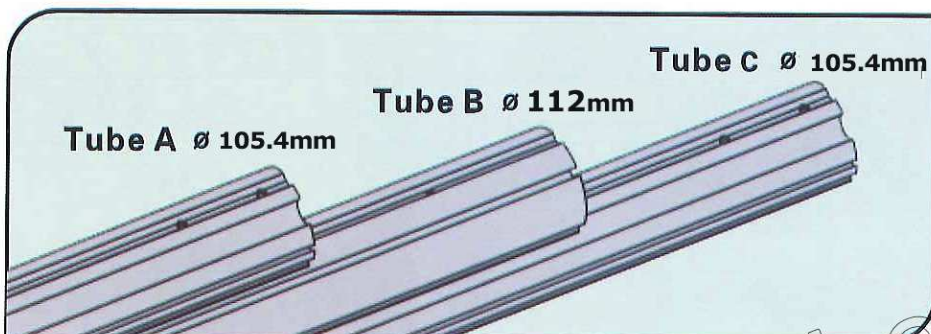

# Inground Pool Cover Reel

7m

1

Ref	Qty
#1	1
#2	1
#3	1
#4	1
#5	1
#6	1
#7	4
#8	6
#9	1
#10	1
#11	15
#12	1

2

3

4

5